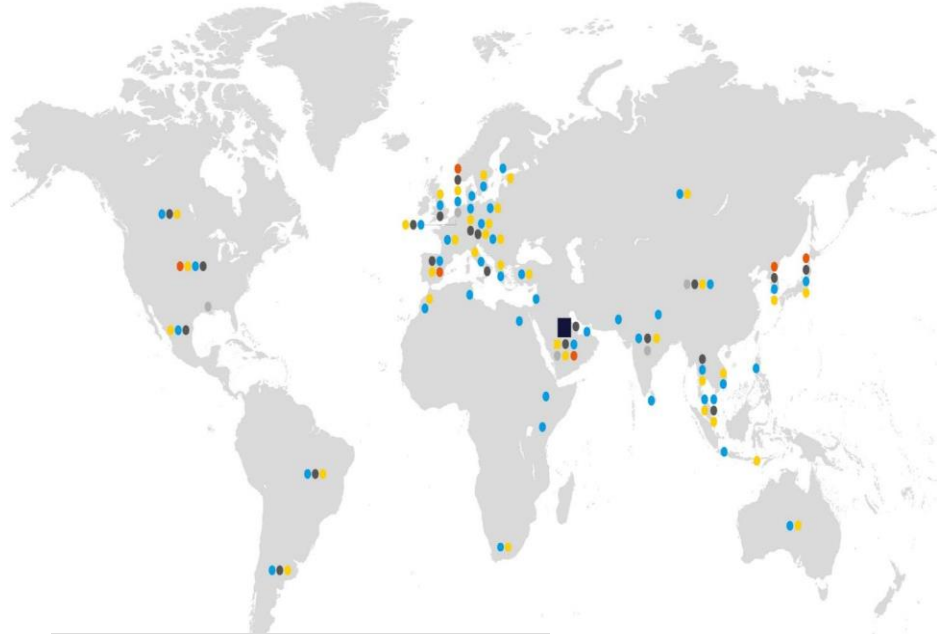

# GLOBAL CSR INITIATIVES 2020 (PENDING REGION INPUTS)

### Countries

- Saudi Arabia
- Morocco
- Kenya
- UK
- Pakistan
- Lebanon
- China
- France
- Egypt
- Singapore
- South Korea
- Vietnam
- Luxembourg
- Spain
- Oman
- USA Houston
- USA Indiana
- Italy
- Belgium

18  
C O U N T R I E S

TO BE IMPACTED  
GLOBALLY IN

9,500  
B E N E F I C I A R I E S

60  
E D U C A T I O N A L  
I N S T I T U T I O N S

# SABIC GLOBAL INITIATIVE FOR EDUCATION AND INNOVATION - KSA TENTATIVE TARGET (UP TO MID-2021)

47  
EDUCATIONAL  
Location

TO BE IMPACTED  
GLOBALLY IN

106,200  
BENEFICIARIES

1,792  
EDUCATIONAL  
INSTITUTIONS