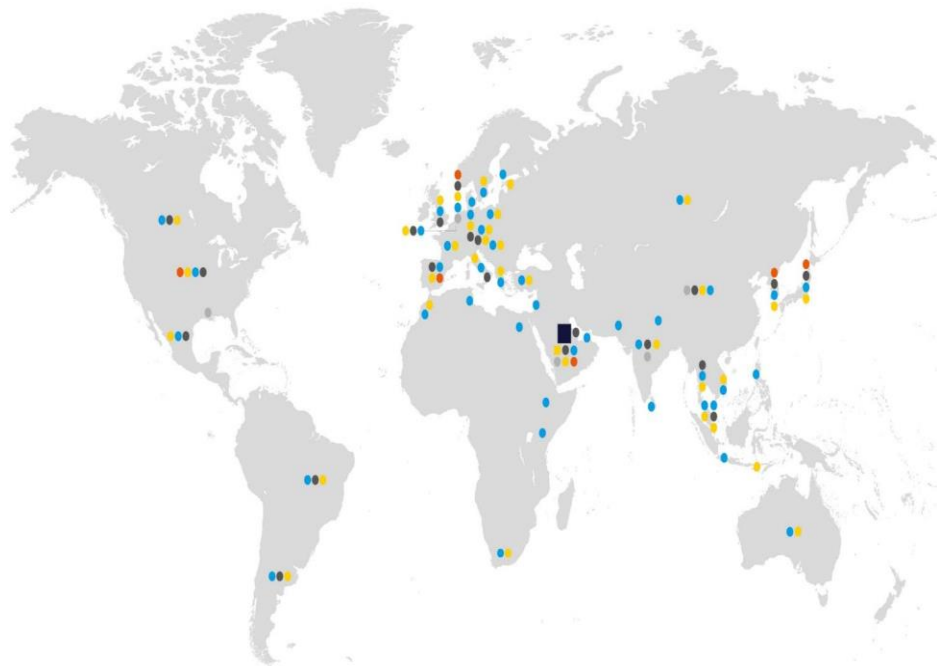

# SABIC GLOBAL VOLUNTEERS INITIATIVE - TENTATIVE TARGET

Countries

- KSA
- South Africa
- Kenya
- Iraq
- Lebanon
- Turkey
- Netherlands
- Mexico
- Japan
- Spain
- UK
- USA
- China
- India
- South Korea
- Singapore
- Indonesia
- Argentina
- Brazil

# 25,000

BENEFICIARIES

## GLOBAL VOLUNTEERS ENGAGEMENT

IN ALL SABIC COMMUNITIES AROUND THE WORLD

GLOBAL  
OUTREACH

BRAND  
CAPITALIZATION

SABIC  
EMPLOYEES  
ENGAGEMENT

Countries

- India
- KSA

BLOOD DONATION

# SABIC GLOBAL SOCIAL INITIATIVE - TENTATIVE TARGET

Countries

- KSA
- UAE
- South Africa
- Tunisia
- Morocco

5

COUNTRIES

10,000

BENEFICIARIES

50