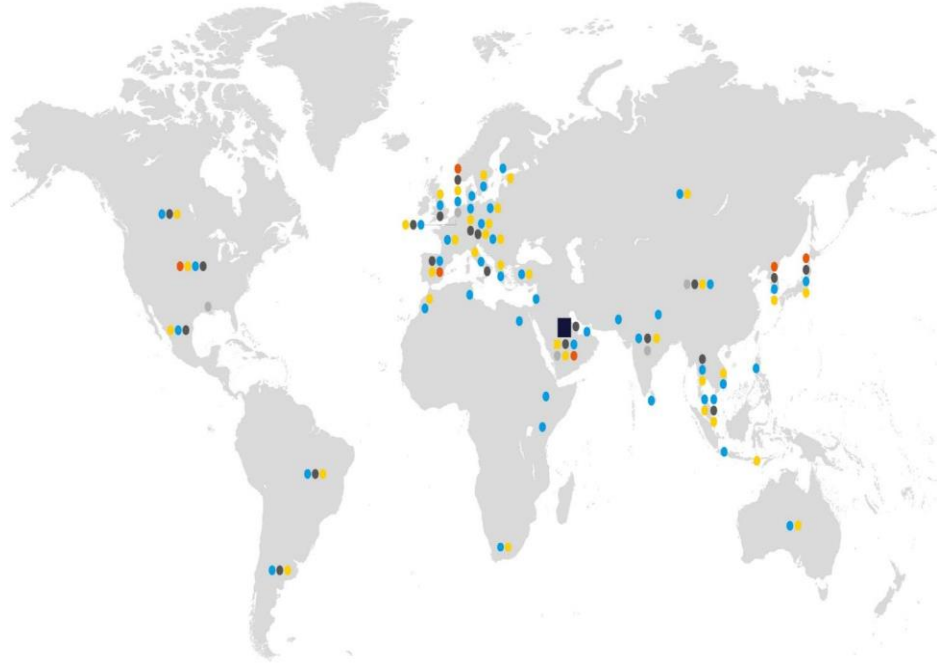

### Countries

- Saudi Arabia
- Morocco
- Kenya
- UK
- Pakistan
- Lebanon
- China
- France
- Egypt
- Singapore
- South Korea
- Vietnam
- Luxembourg
- Spain
- Oman
- USA Houston
- USA Indiana
- Italy
- Belgium

# SABIC GLOBAL INITIATIVE FOR EDUCATION AND INNOVATION - KSA TENTATIVE TARGET (UP TO MID-2021)

47  
EDUCATIONAL  
Location

TO BE IMPACTED  
GLOBALLY IN

106,200  
BENEFICIARIES

1,792  
EDUCATIONAL  
INSTITUTIONS

## GLOBAL VOLUNTEER ENGAGEMENT

IN ALL SABIC COMMUNITIES AROUND THE WORLD

GLOBAL  
OUTREACH

BRAND  
CAPITALIZATION

SABIC EMPLOYEES  
PARTICIPATION

PROMOTE SABIC GLOBAL  
CSR EFFORTS

LEARNING &  
DEVELOPMENT

STAKEHOLDER ENGAGEMENT

# SABIC GLOBAL BACK TO SCHOOL INITIATIVE - TENTATIVE TARGET

7

C O U N T R I E S

TO BE IMPACTED  
GLOBALLY IN

80,000

B E N E F I C I A R I E S